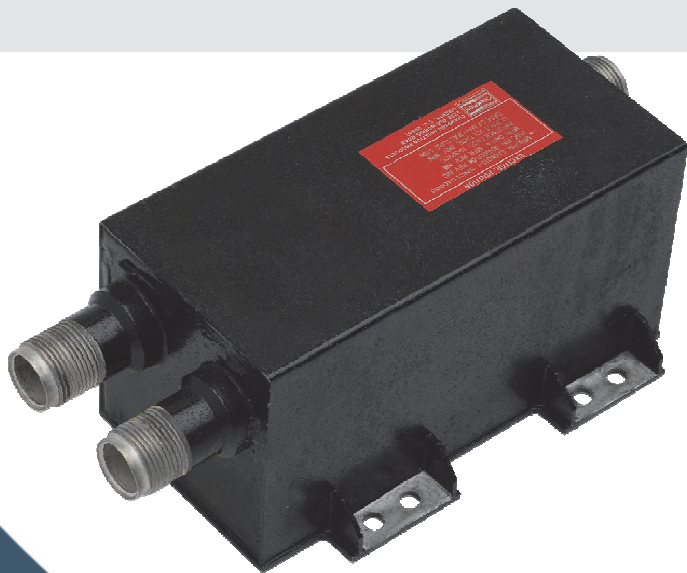

# PT6A AND PW100 EXCITERS

CH92106-1 (3043937-06)

## THE CHAMPION ADVANTAGE

- BUILT-IN BACK-UP WITH DUAL-CHANNEL REDUNDANCY (NOT AVAILABLE WITH COMPETITIVE EXCITERS)
- SOLID STATE COMPONENTS FOR RELIABILITY AND LONG LIFE (RAD-FREE, HAZMAT-FREE EXCITER)
- TWO-WAY INTERCHANGEABILITY WITH 10-381550-4 AND CH92015-1
- THREE-YEAR NEW PARTS WARRANTY
- AVAILABLE FROM CHAMPION DISTRIBUTORS
- TWO MOUNTING POSITIONS TO FIT INTO LIMITED AREAS