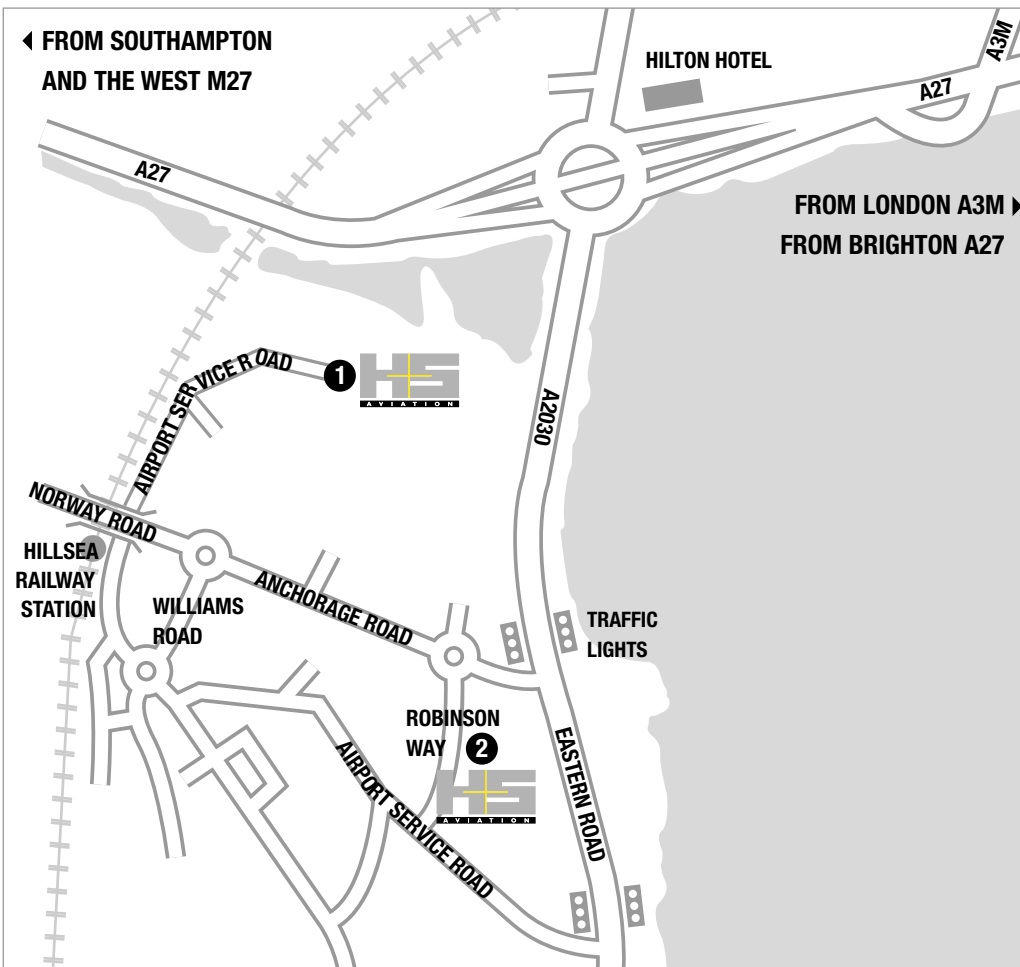

## TRAVEL DIRECTIONS

## TRAVEL DIRECTIONS

From East / North (A3M) - take A2030 Southsea exit as soon as A27 and A3M have merged (4 lanes).

From West - follow M27 into A27, direction Chichester / Brighton (do not take M275 direction Portsmouth). Take next exit after M275, A2030 direction Southsea.

At Eastern Road traffic lights turn into Anchorage Road (for all sites).

### For Robinson Way site:

Take first left into Robinson Way and the site is located on the left.