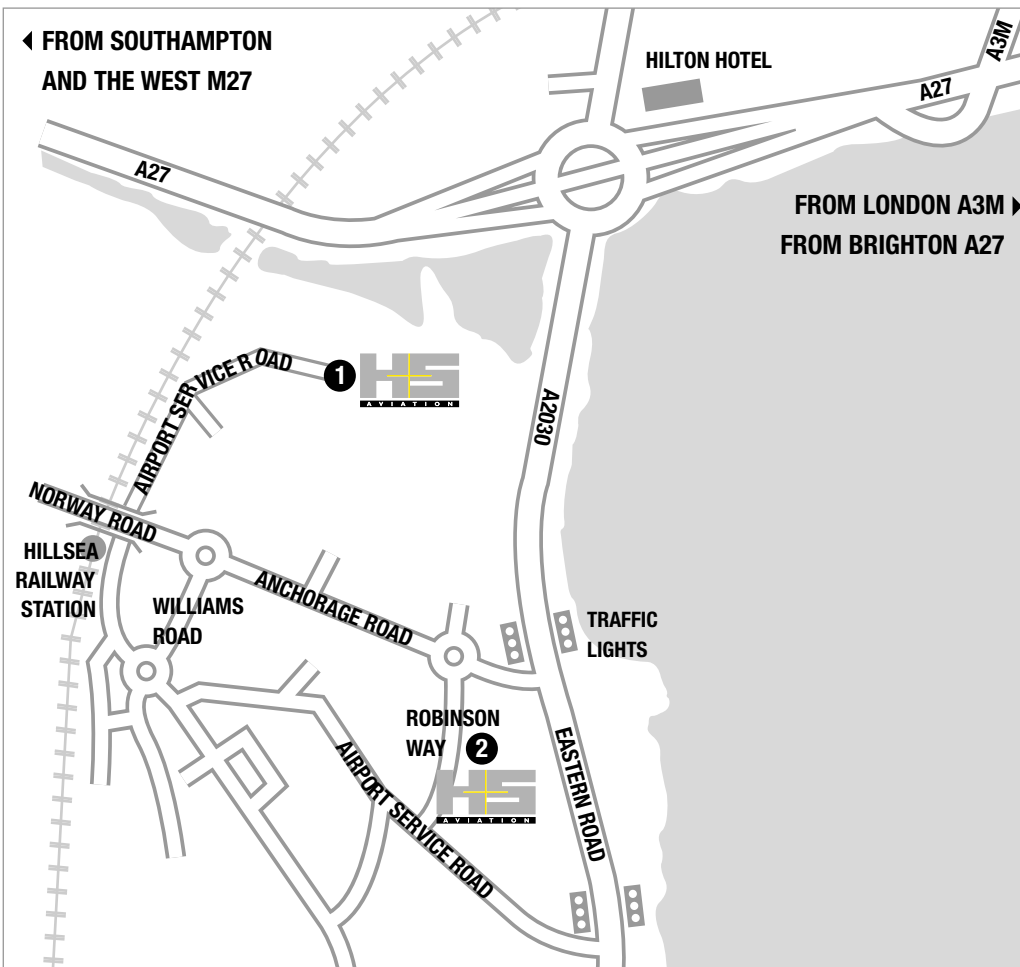

TRAVEL DIRECTIONS

By Car

From London Heathrow Airport - 1 1/4 hours
 From London Gatwick Airport - 1 hour
 From Southampton Airport - 30 minutes

By Rail From London

Take express train from Waterloo to Havant or Portsmouth - Journey time approximately 1 hour

TRAVEL DIRECTIONS

From East / North (A3M) - take A2030 Southsea exit as soon as A27 and A3M have merged (4 lanes).

From West - follow M27 into A27, direction Chichester / Brighton (do not take M275 direction Portsmouth). Take next exit after M275, A2030 direction Southsea.

At Eastern Road traffic lights turn into Anchorage Road (for all sites).

For Airport Service Road site:

Straight over first roundabout.
 Left at second roundabout into Williams Road.
 Last exit at the roundabout into Airport Service Road.
 Continue along the road passed train station (on left) until you see H+S Aviation.

For Robinson Way site:

Take first left into Robinson Way and the site is located on the left.